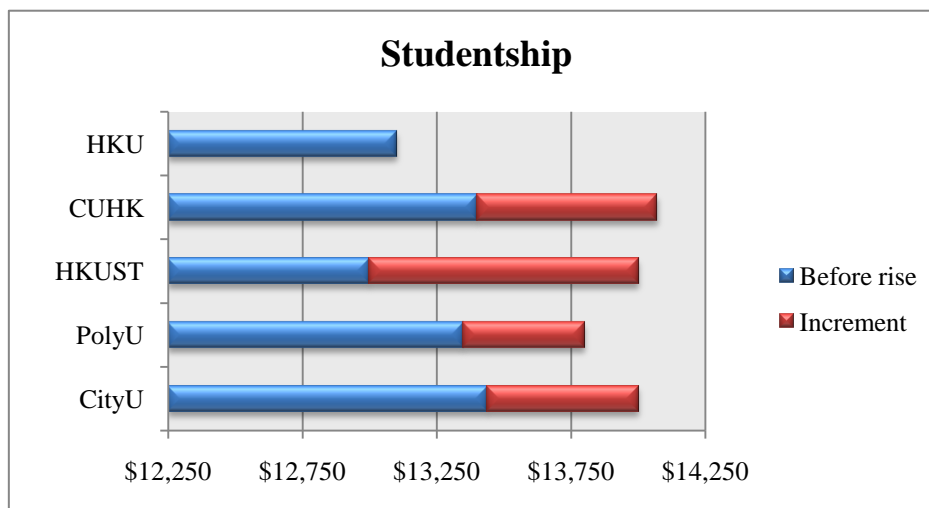

**THE UNIVERSITY OF HONG KONG
POSTGRADUATE STUDENT ASSOCIATION**

**SURVEY OF STUDENTSHIP AND ACCOMMODATION FEE FOR
RESEARCH POSTGRADUATE STUDENTS IN HONG KONG
(JULY 2011, ALL RIGHTS RESERVED)**

This survey contains information from five local universities, which are the University of Hong Kong (HKU), the Chinese University of Hong Kong (CUHK), the Hong Kong University of Science and Technology (HKUST), the Hong Kong Polytechnic University (PolyU) and the City University of Hong Kong (CityU). In this report, we reflect only the factual data and all calculations might be subject to unintended mistakes. All data are for illustrative purposes only. The tuition fees are the same (HK$42,100 per year) among these five universities. Studentships and fees are shown in Hong Kong Dollars.

STUDENTSHIP

PGSA collected the studentship data for the four universities other than HKU just before and after the recent rise of RPg studentships as follows. All data are shown on a per month basis.

University	Before rise	After rise
HKU		$13,100
CUHK	$13,400	$14,070
HKUST	$13,000	$14,000
PolyU	$13,350	$13,800
CityU	$13,440	$14,000

Note: Studentships for RPg students in CUHK and HKUST are different depending on whether they have passed the qualification exam. The listed studentships assume that the qualification has been obtained.